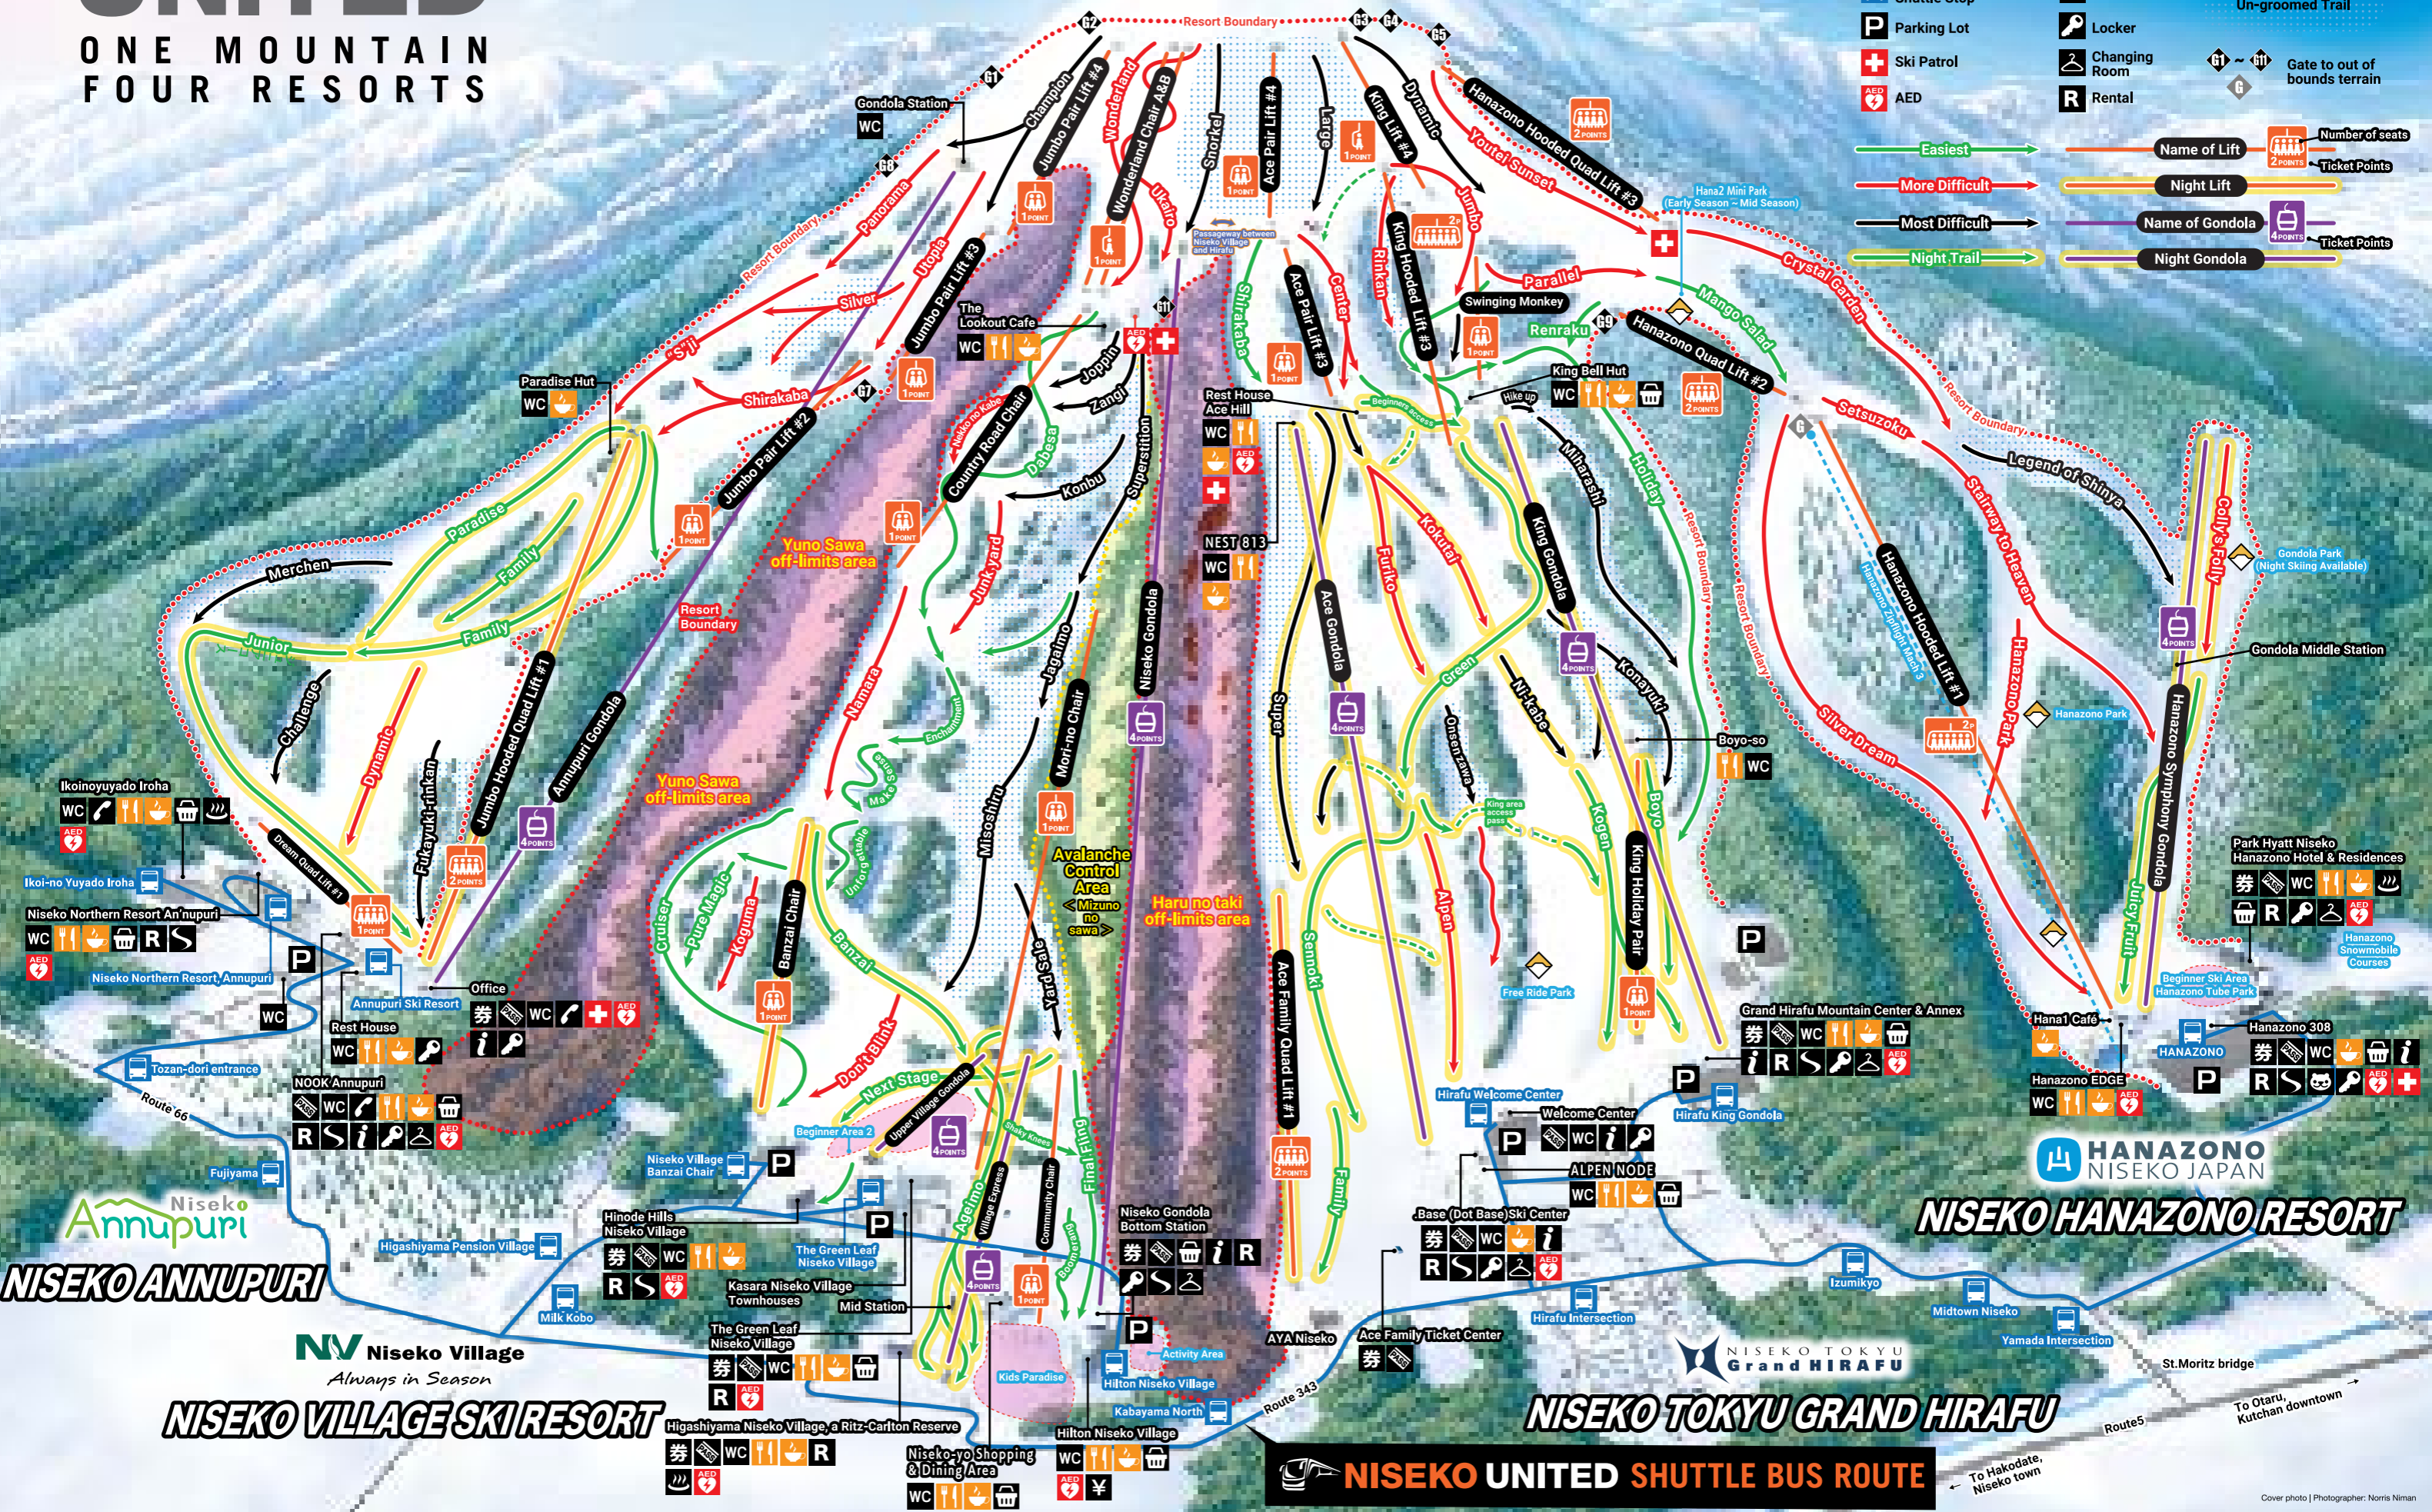

NISEKO UNITED

ONE MOUNTAIN
FOUR RESORTS

▲ Mt.Niseko Annupuri Elevation 1,308m

- Lift Ticket Counter
- Lift Ticketing Machine
- Rest Room
- Phone
- Niseko United Shuttle Stop
- Parking Lot
- Ski Patrol
- AED
- Kid's Room
- Restaurant
- Café
- Shop
- ATM
- Locker
- Changing Room
- Rental
- Onsen (Hot Spring)
- Information
- Ski School
- Terrain Park
- Un-groomed Trail
- Gate to out of bounds terrain

- Easiest
- More Difficult
- Most Difficult
- Night Trail
- Name of Lift
- Night Lift
- Name of Gondola
- Night Gondola
- Number of seats
- Ticket Points
- Ticket Points

NISEKO ANNUPURI

NISEKO VILLAGE SKI RESORT
Always in Season

NISEKO TOKYU GRAND HIRAFU

HANAZONO NISEKO JAPAN
NISEKO HANAZONO RESORT

NISEKO UNITED SHUTTLE BUS ROUTE

Cover photo | Photographer: Norris Nimman