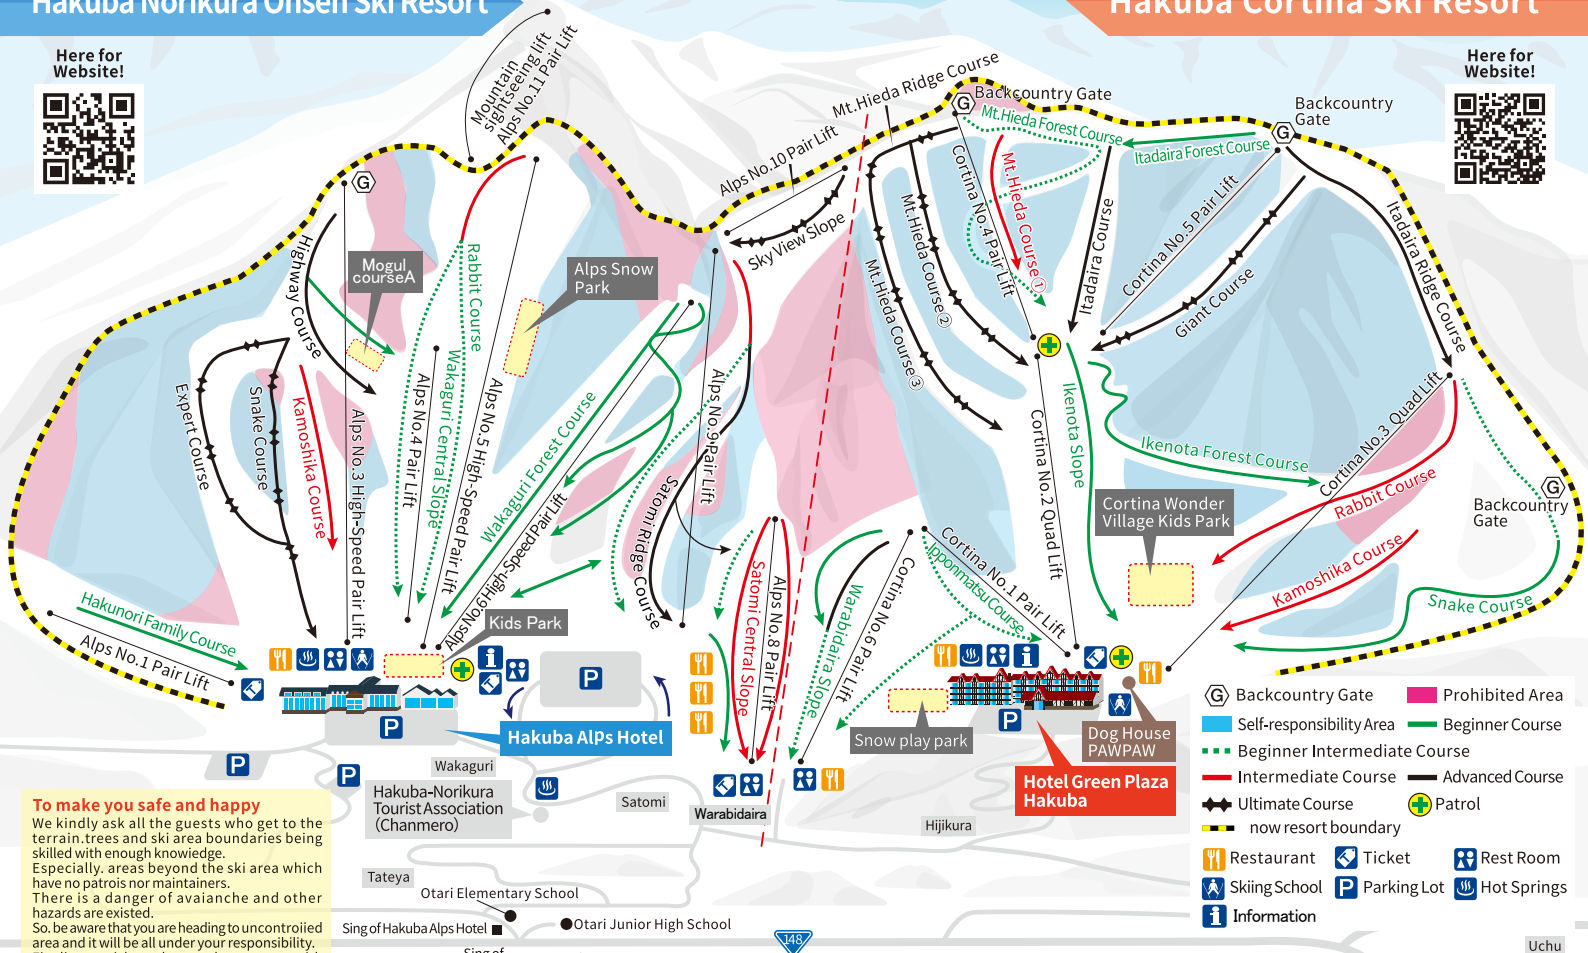

Hakuba Norikura Onsen Ski Resort

Hakuba Cortina Ski Resort

Here for Website!

Here for Website!

To make you safe and happy
 We kindly ask all the guests who get to the terrain, trees and ski area boundaries being skilled with enough knowledge. Especially, areas beyond the ski area which have no patrols nor maintainers. There is a danger of avalanche and other hazards are existed. So, be aware that you are heading to uncontrolled area and it will be all under your responsibility. Finally, we wish you have a pleasant stay with us and time full of joy in the nature.

- Backcountry Gate
- Prohibited Area
- Self-responsibility Area
- Beginner Course
- Beginner Intermediate Course
- Intermediate Course
- Advanced Course
- Ultimate Course
- Patrol
- now resort boundary
- Restaurant
- Ticket
- Rest Room
- Skiing School
- Parking Lot
- Hot Springs
- Information

- Sing of Hakuba Alps Hotel
- Otaru Junior High School
- Sing of Hotel Green Plaza Hakuba
- Sing of Tsugaike Mountain Resort

※Lift・Course opening is subject to change due to snow conditions.